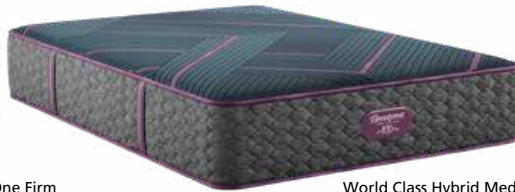

Why
TURNER'S?
fine furniture

Scan to shop
All Mattresses!

Beautyrest

Beautyrest
BLACK HYBRID

Includes 10 Year Warranty

Hybrid Series One **\$2599**
King Mattress \$3199

Next-Day Mattress Delivery On All In-Stock Mattresses

See Store For Details

Explore the Beautyrest Collection

Beautyrest Black Series One Firm
Queen Mattress **\$1999**
King Mattress \$2599

World Class Hybrid Medium
Queen Mattress **\$1399**
King Mattress \$1799