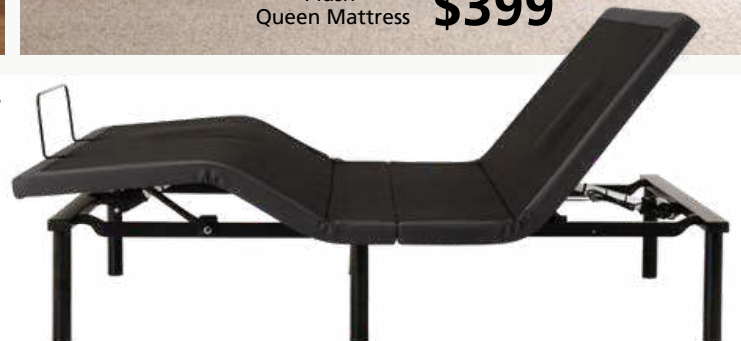

Scan to shop
All Mattresses!

Beautyrest

Beautyrest
BLACK HYBRID

Includes 10 Year Warranty

Hybrid Series One **$2599**
King Mattress $3199

Next-Day Mattress Delivery On All In-Stock Mattresses

See Store For Details

Explore the Beautyrest Collection

Beautyrest Black Series One Firm
Queen Mattress **$1999**
King Mattress $2599

World Class Hybrid Medium
Queen Mattress **$1399**
King Mattress $1799

Beautyrest Hybrid Medium
Queen Mattress **$1099**
King Mattress $1499

When it's time for a Better Night's Sleep... It's Time for **TURNER'S**

Includes 10 Year Warranty

Queen
iComfort Medium **$1499**

Includes 10 Year Warranty

Plush
Queen Mattress **$399**

Elevate your Comfort!

- Control Snoring
- Good for the Heart
- Get out of Bed Easier
- Reduces Acid Reflux
- Improve Blood Flow
- Lower Back Pain Relief

Adjustable Bases Starting at **$699**