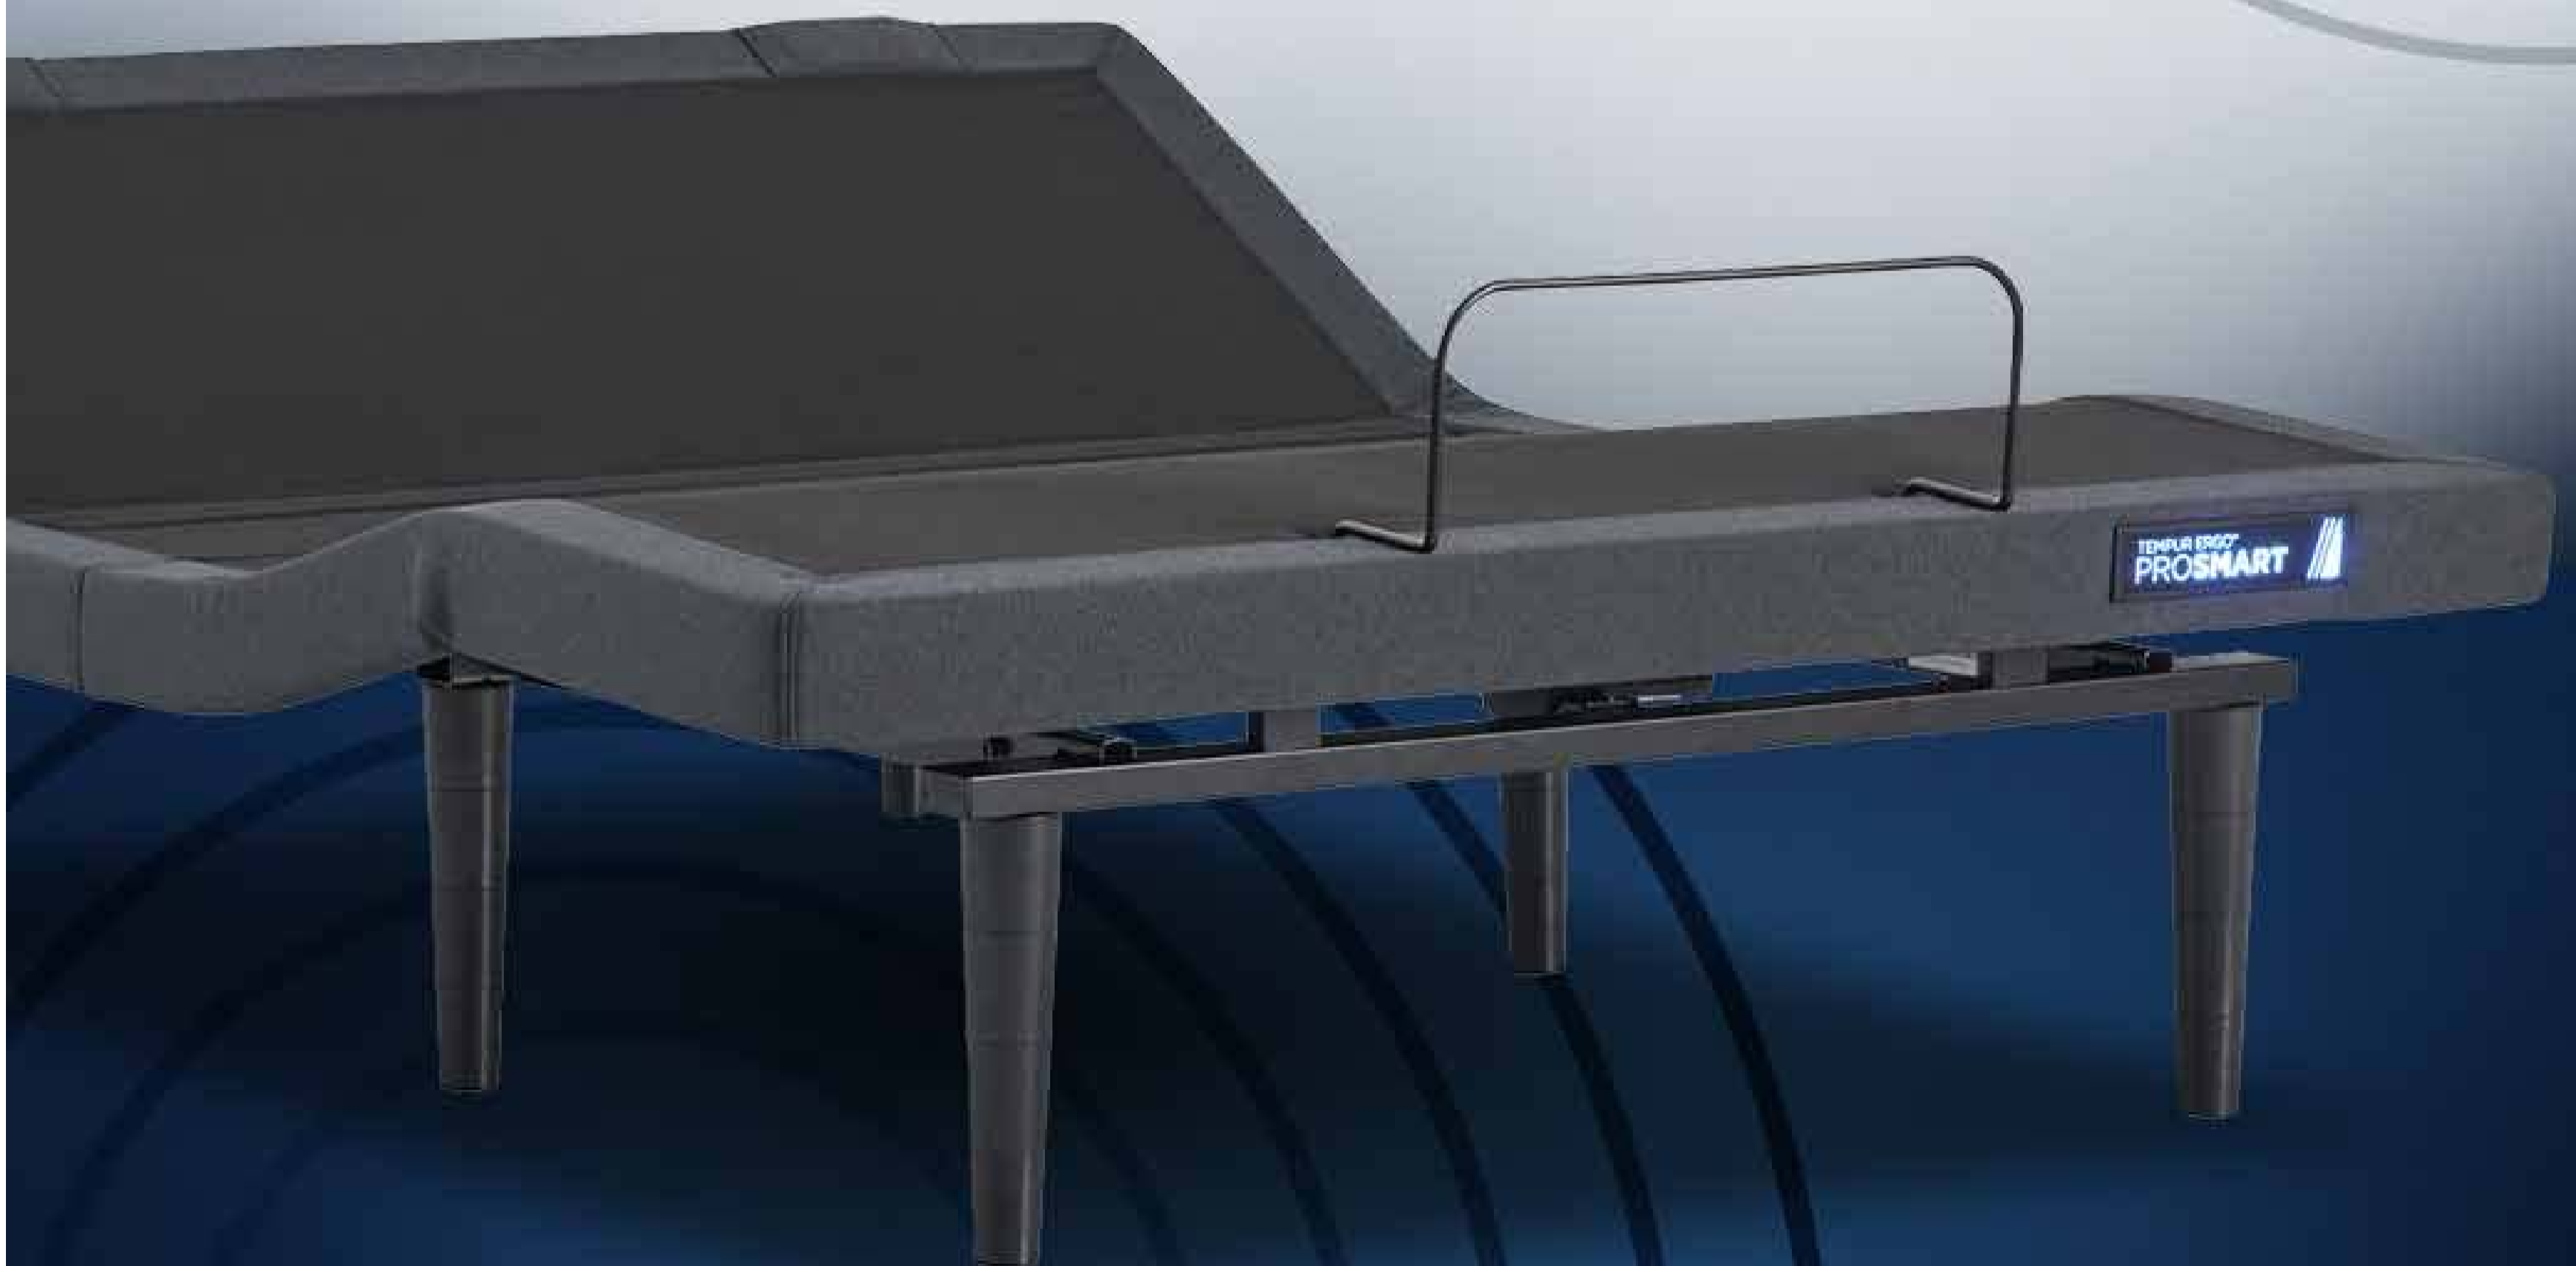

Let us help you find a better night's rest.
PLUS, SPECIAL FINANCING AVAILABLE!¹

SAVE UP TO
\$2000*

ON SELECT ADJUSTABLE BASES

FALL SAVINGS EVENT

Powered by Sleeptracker-AI[®]. *Select adjustable bases only. Lesser savings may apply.