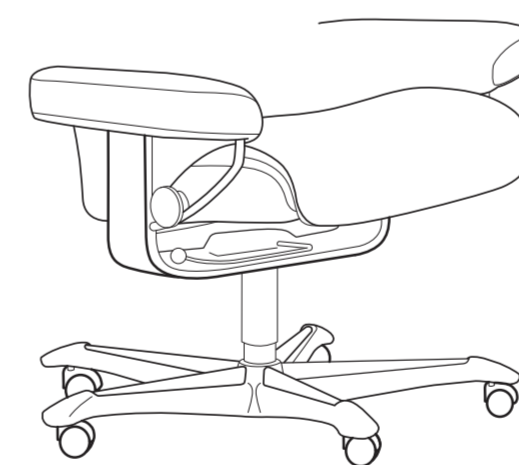

III. Select your base and finish.

See which of our bases match your style and needs.

The **Classic Base** has a timeless design and offers stability. Available in S, M, and L sizes.

The **Classic Power™ Base** has a motorized footrest and back that you operate by lightly pushing buttons under the armrest. Available in M and L sizes only.

The **Signature Base** with BalanceAdapt™ provides a soft, gentle rocking motion. Available in S, M, and L sizes.

The rolling **Home Office Base** features 360° swivel and makes working from home extremely comfortable. Available in M size only.