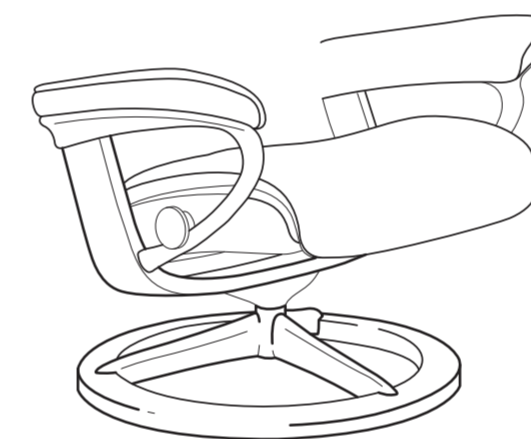

III. Select your base and finish.

See which of our bases match your style and needs.

The **Classic Base** has a timeless design and offers stability. Available in S, M, and L sizes.

The **Classic Power™ Base** has a motorized footrest and back that you operate by lightly pushing buttons under the armrest. Available in M and L sizes only.

The **Signature Base** with BalanceAdapt™ provides a soft, gentle rocking motion. Available in S, M, and L sizes.

The rolling **Home Office Base** features 360° swivel and makes working from home extremely comfortable. Available in M size only.