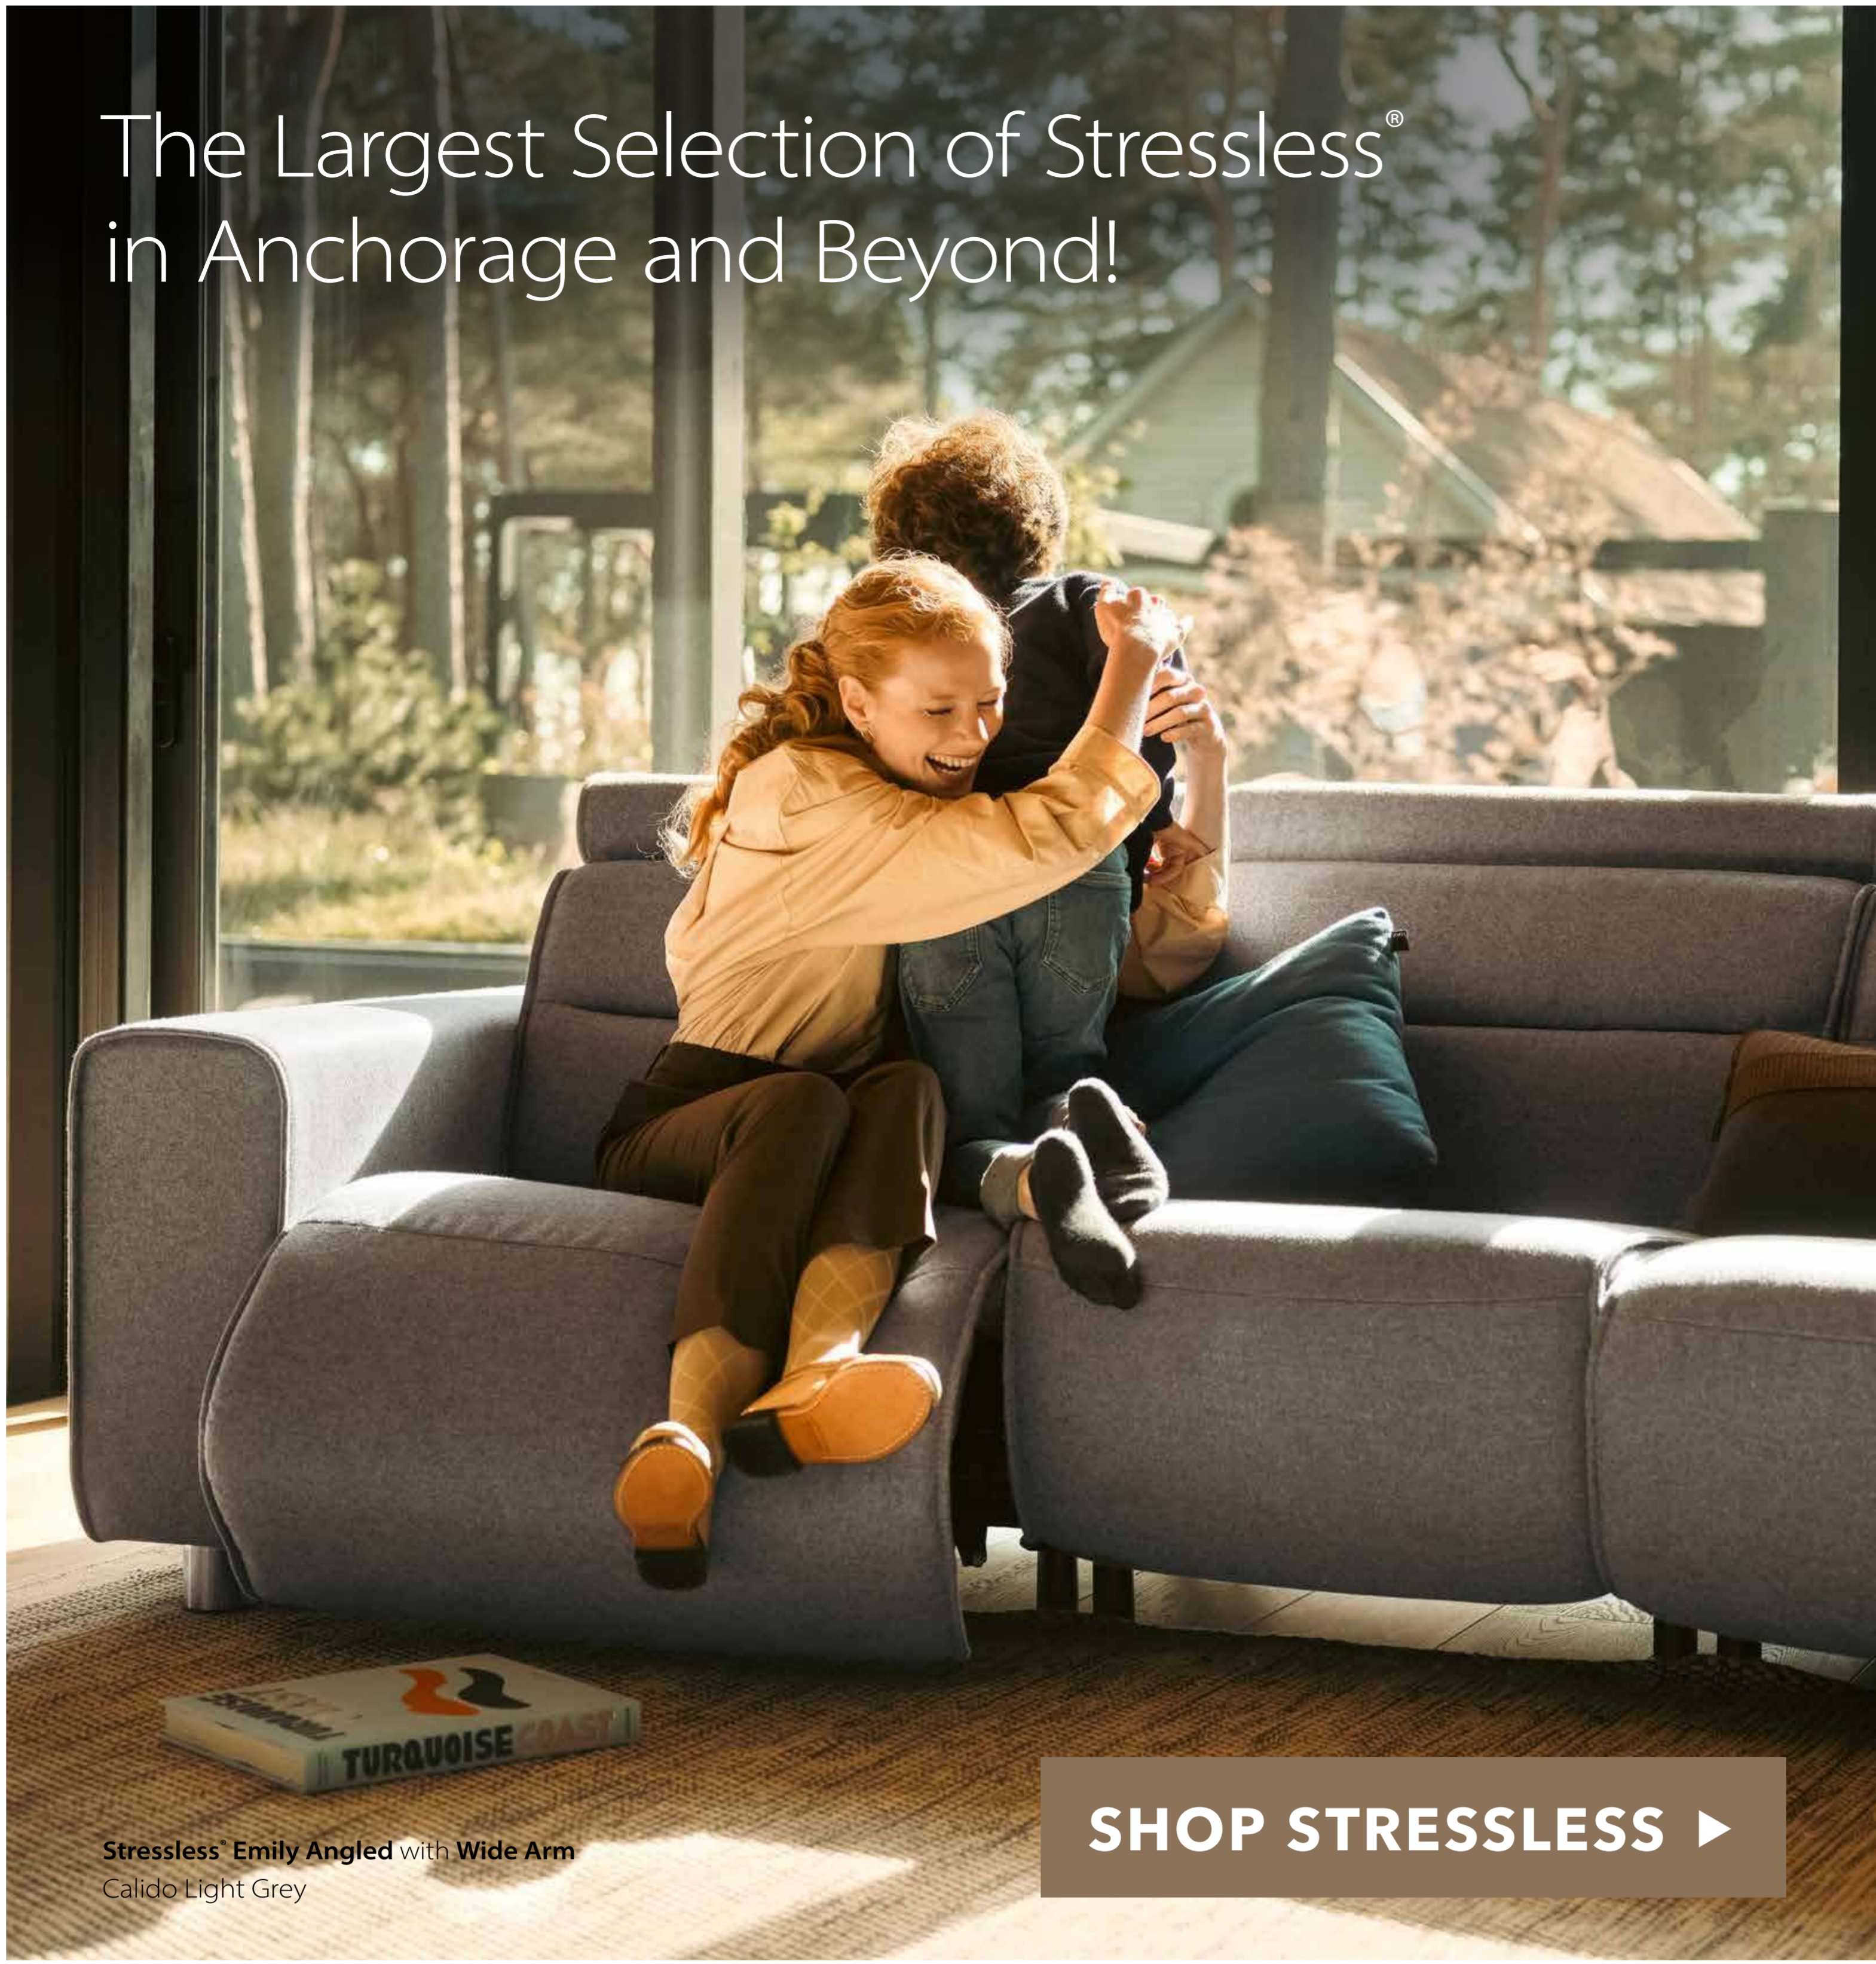

The Largest Selection of Stressless® in Anchorage and Beyond!

Stressless® Emily Angled with Wide Arm
Calido Light Grey

SHOP STRESSLESS ▶

Stressless®