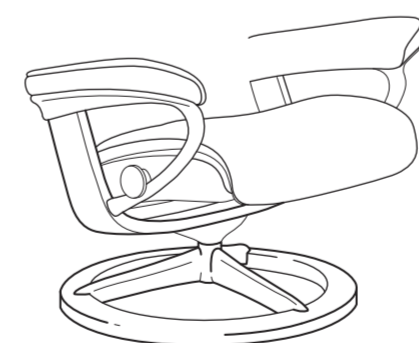

The **Classic Base** has a timeless design and offers stability. Available in S, M, and L sizes.

The **Classic Power™ Base** has a motorized footrest and back that you operate by lightly pushing buttons under the armrest. Available in M and L sizes only.

The **Signature Base** with BalanceAdapt™ provides a soft, gentle rocking motion. Available in S, M, and L sizes.

The rolling **Home Office Base** features 360° swivel and makes working from home extremely comfortable. Available in M size only.