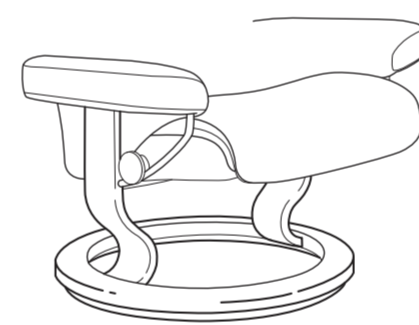

The **Classic Base** has a timeless design and offers stability. Available in S, M, and L sizes.