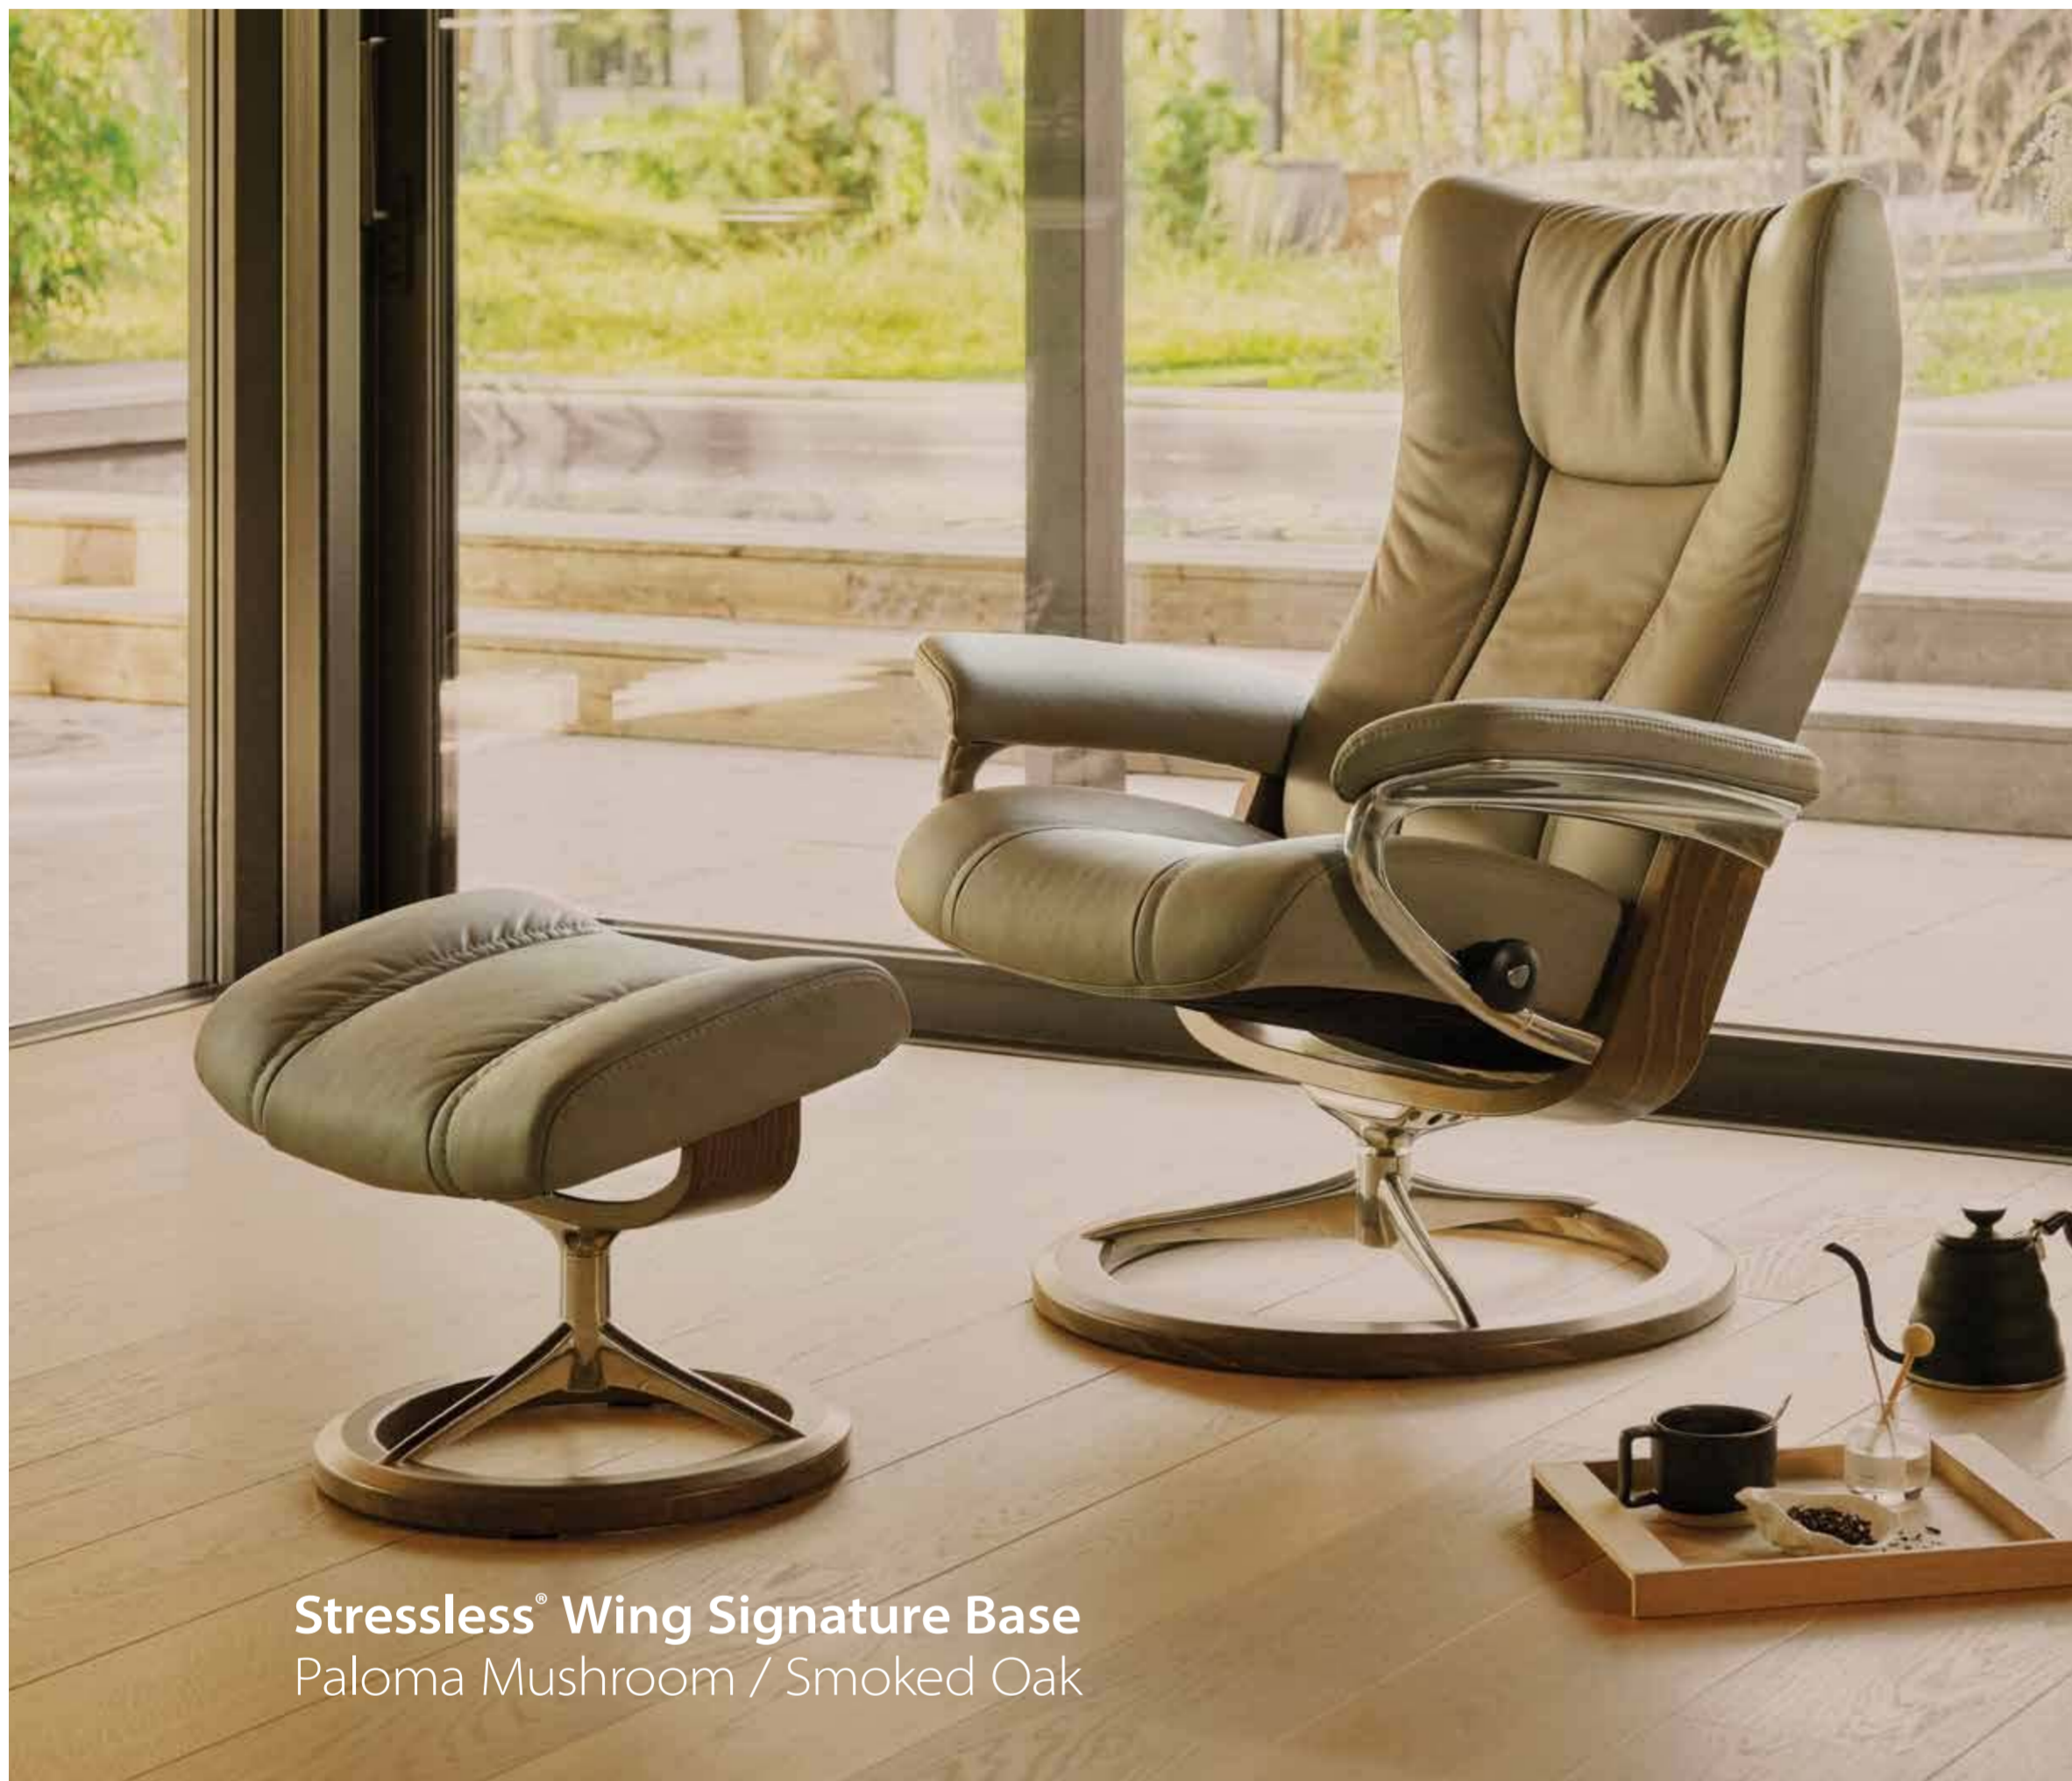

Receive $500 off Stressless® Wing and special savings on Stressless® Admiral and select sofas.*

See how good it looks in your home.

With our Stressless @home App, you can customize any of our furniture on your phone or tablet, match them to your home interior and see it live at home.

For Android

For Apple

Offers end April 6 | Stressless.com
*With a qualifying purchase. See store for details.

Stressless®

LEARN MORE ►