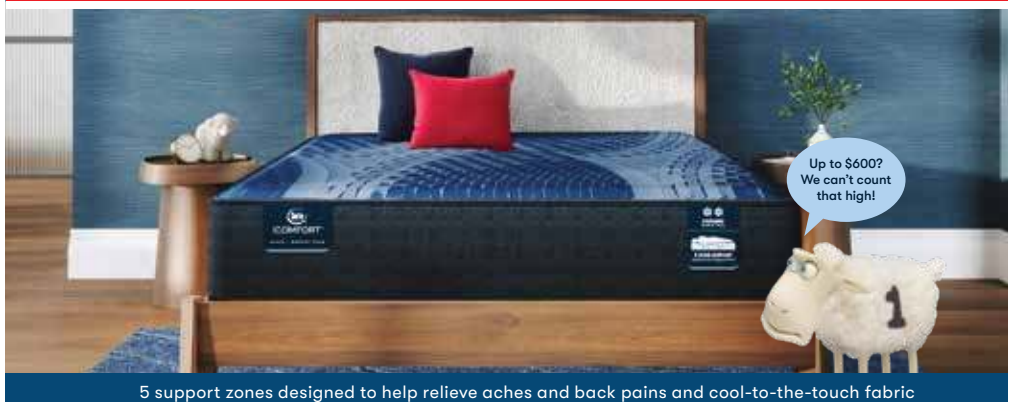

*Purchase select Serta® iComfort® mattresses between May 5, 2026– June 2, 2026 and receive up to $300 in mattress savings. Plus save up to $300 on a qualified baselogic™ adjustable base. Savings offers on the mattresses will vary by model. The maximum $600 savings applies to any size eligible mattresses with any size baselogic™ Platinum adjustable base. These offers may not be applied to previous purchases, cannot be combined with other offers and are only available at participating retailers in the 50 United States and District of Columbia while supplies last. Product availability, pricing and offer dates may vary by retail location. Void where prohibited by law. © 2026 Serta, Inc. All rights reserved. See serta.com for full details.

SALE
MEMORIAL DAY

UP TO $500 OFF
on Modular Hybrid Mattresses

Offer valid from 04/28/2026 - 06/08/2026