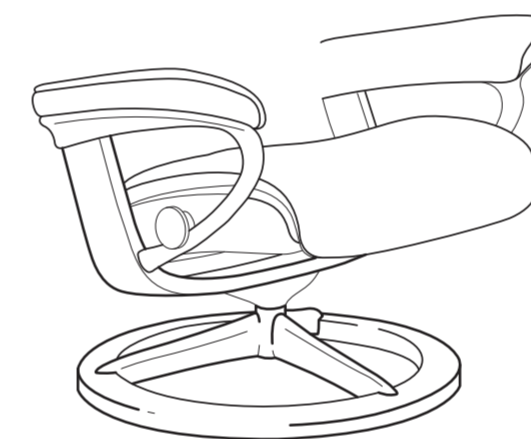

## III. Select your base and finish.

See which of our bases match your style and needs.

The **Classic Base** has a timeless design and offers stability. Available in S, M, and L sizes.

The **Classic Power™ Base** has a motorized footrest and back that you operate by lightly pushing buttons under the armrest. Available in M and L sizes only.

The **Signature Base** with BalanceAdapt™ provides a soft, gentle rocking motion. Available in S, M, and L sizes.

The rolling **Home Office Base** features 360° swivel and makes working from home extremely comfortable. Available in M size only.