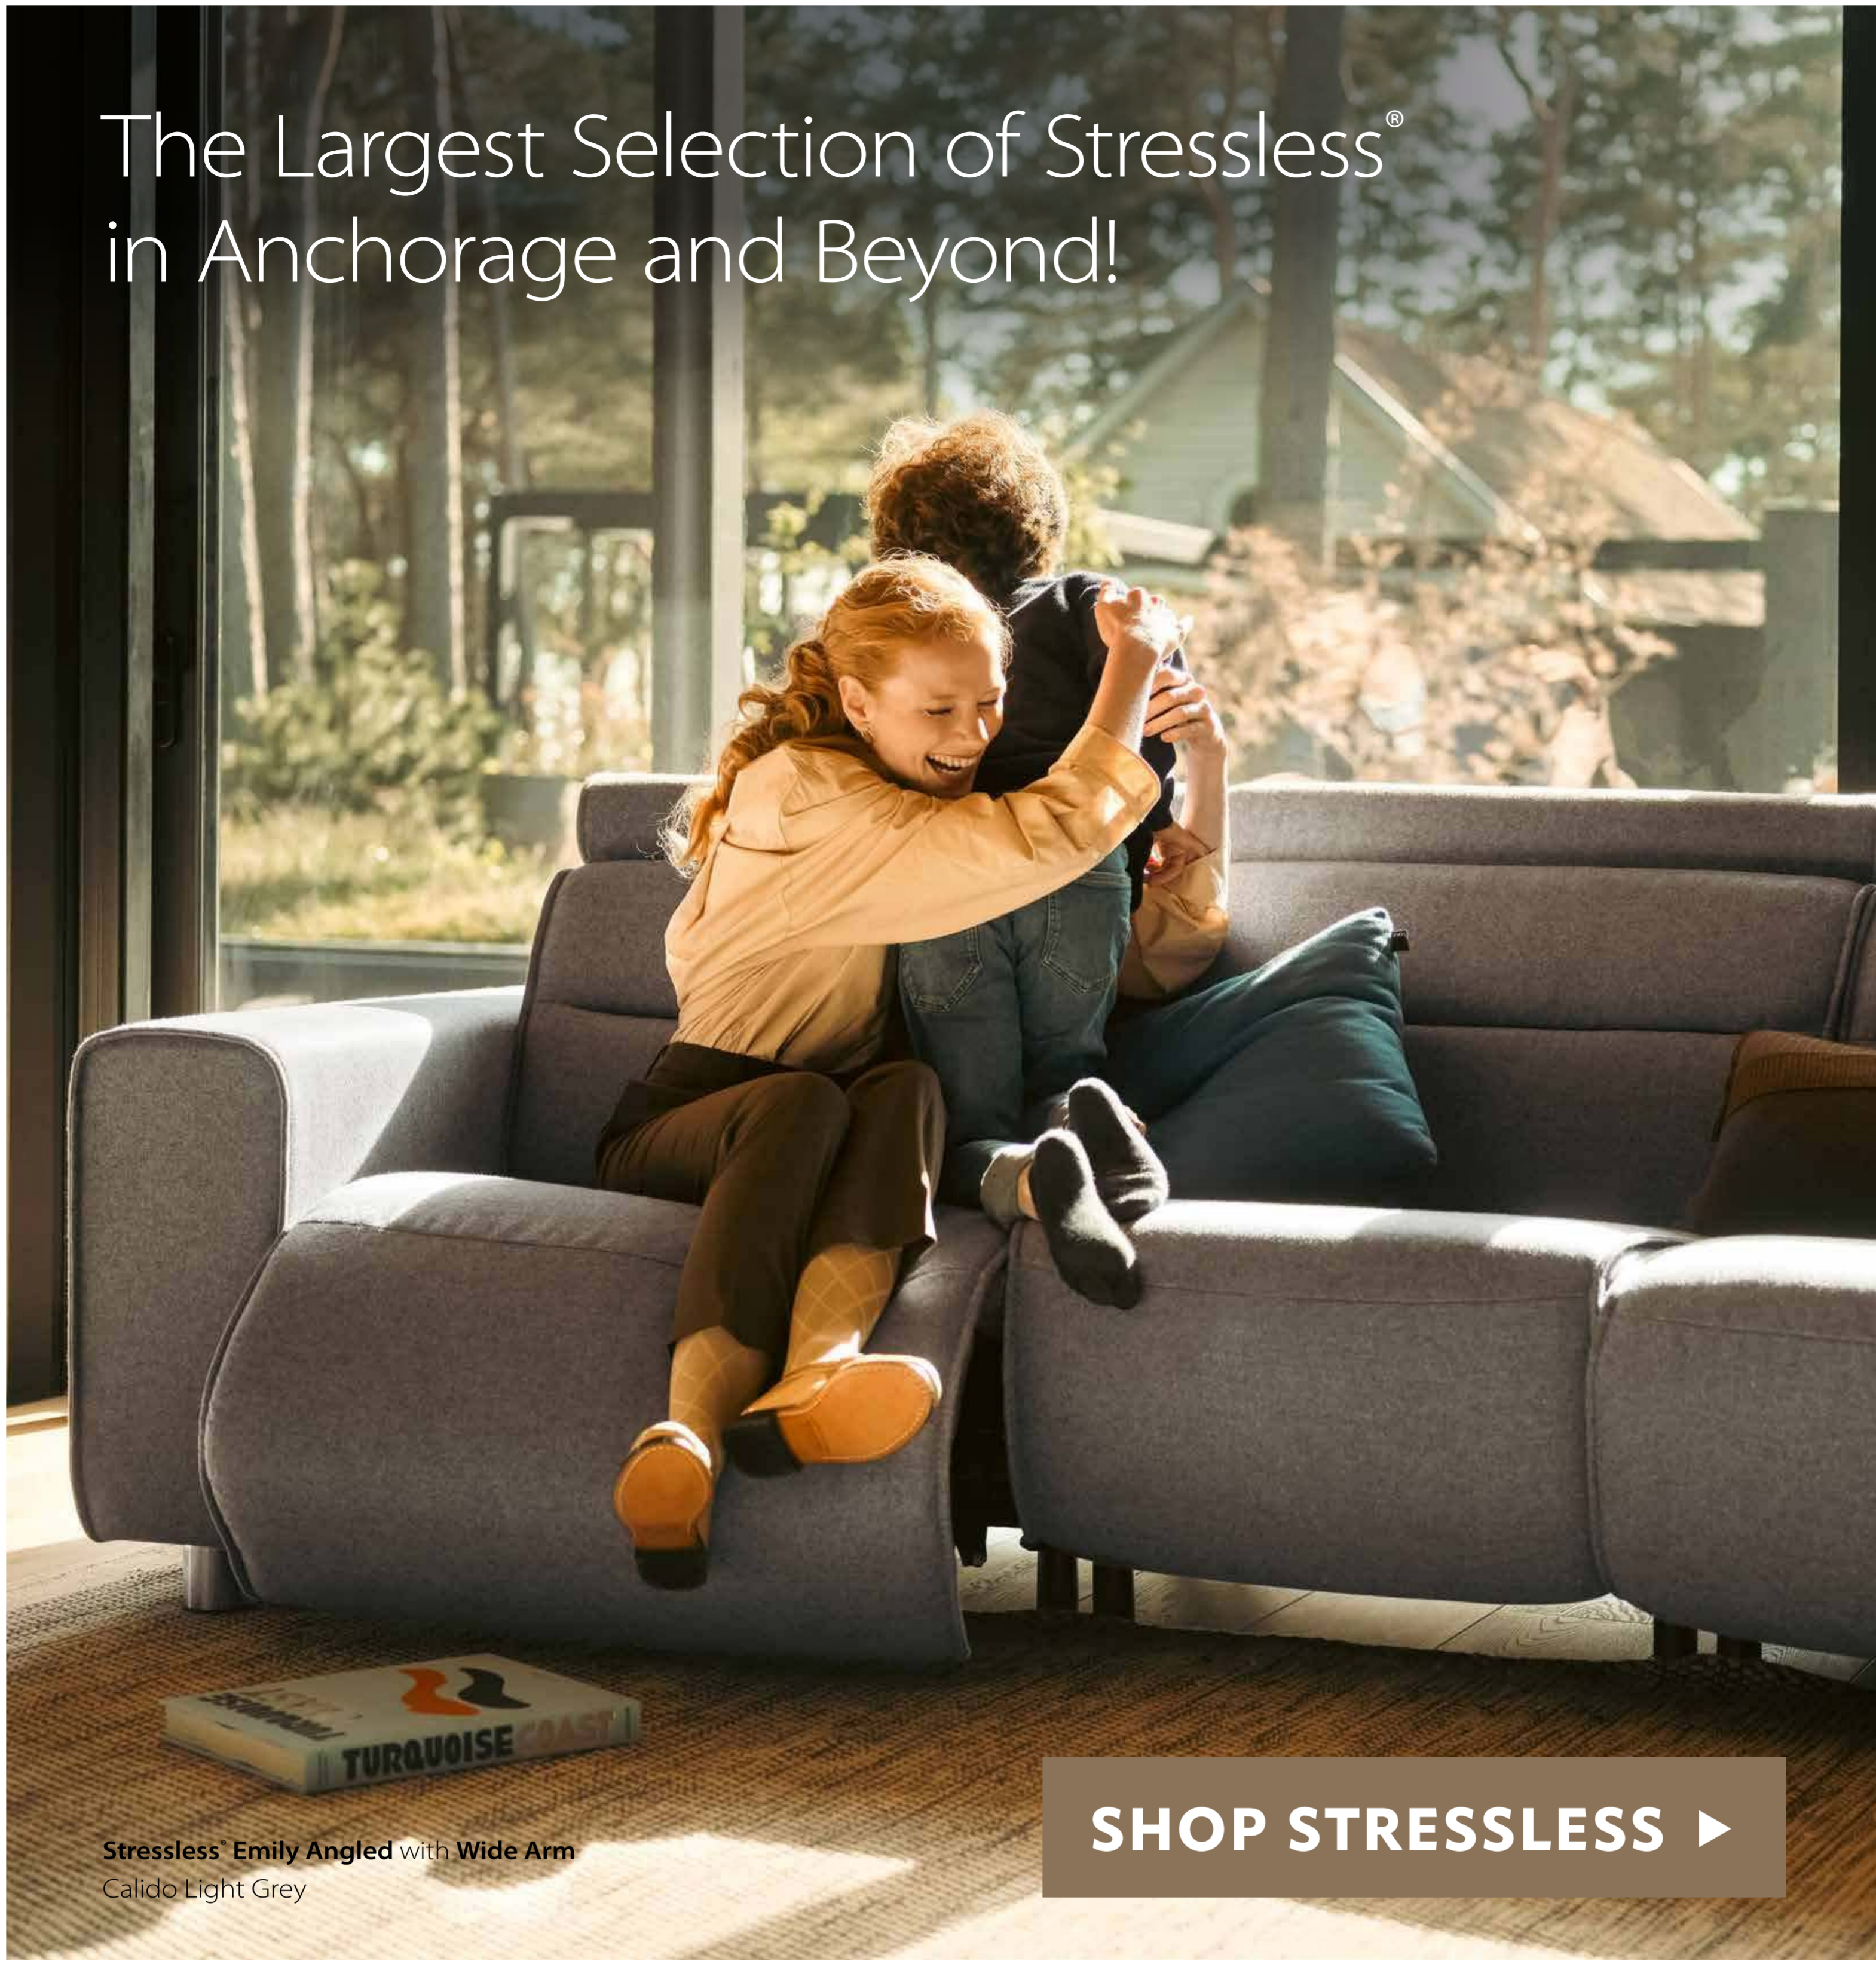

**Stressless® Emily Angled** with Wide Arm  
Calido Light Grey

**SHOP STRESSLESS ▶**

**Stressless®**

Thanks to its zero gravity function, the Stressless® Adam allows you to elevate your legs above your heart, creating a feeling of weightlessness.