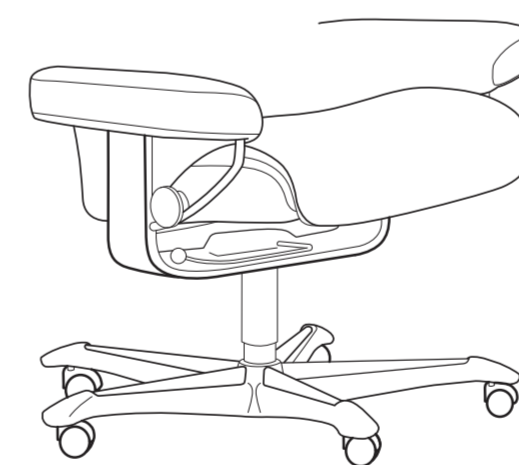

## III. Select your base and finish.

See which of our bases match your style and needs.

The **Classic Base** has a timeless design and offers stability. Available in S, M, and L sizes.

The **Classic Power™ Base** has a motorized footrest and back that you operate by lightly pushing buttons under the armrest. Available in M and L sizes only.

The **Signature Base** with BalanceAdapt™ provides a soft, gentle rocking motion. Available in S, M, and L sizes.

The rolling **Home Office Base** features 360° swivel and makes working from home extremely comfortable. Available in M size only.