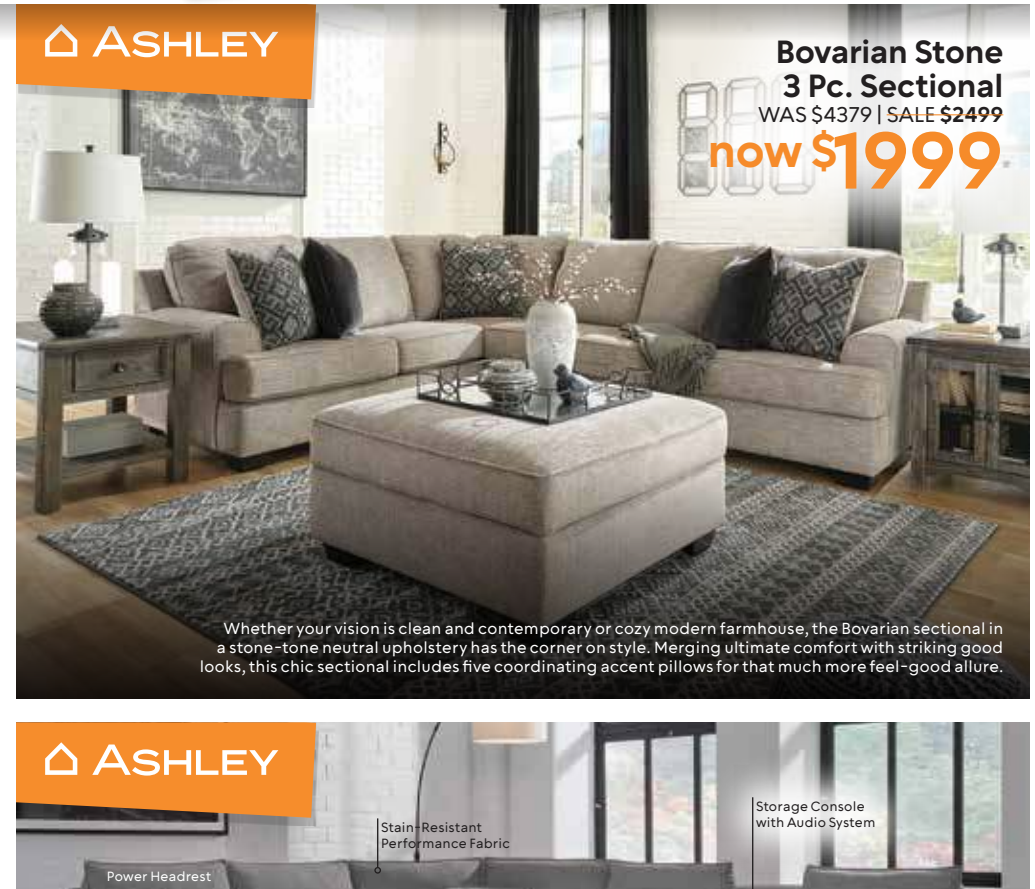

ASHLEY

Mossano Canyon Leather Sofa
WAS $3049 | SALE $1749
now $1399

Effortlessly stylish, indulgently comfortable, the Mossano sofa encourages everyday relaxation with invitingly plush, extra-spacious cushions. It embodies affordable luxury, pairing the sleek appeal of top-grain leather in the seating area with expertly matched faux leather on the sides and back. Suiting spaces from casual to contemporary, the sofa's universal appeal makes staging your space nearly effortless.

ASHLEY

Bovarian Stone 3 Pc. Sectional
WAS $4379 | SALE $2499
now $1999

Whether your vision is clean and contemporary or cozy modern farmhouse, the Bovarian sectional in a stone-tone neutral upholstery has the corner on style. Merging ultimate comfort with striking good looks, this chic sectional includes five coordinating accent pillows for that much more feel-good allure.