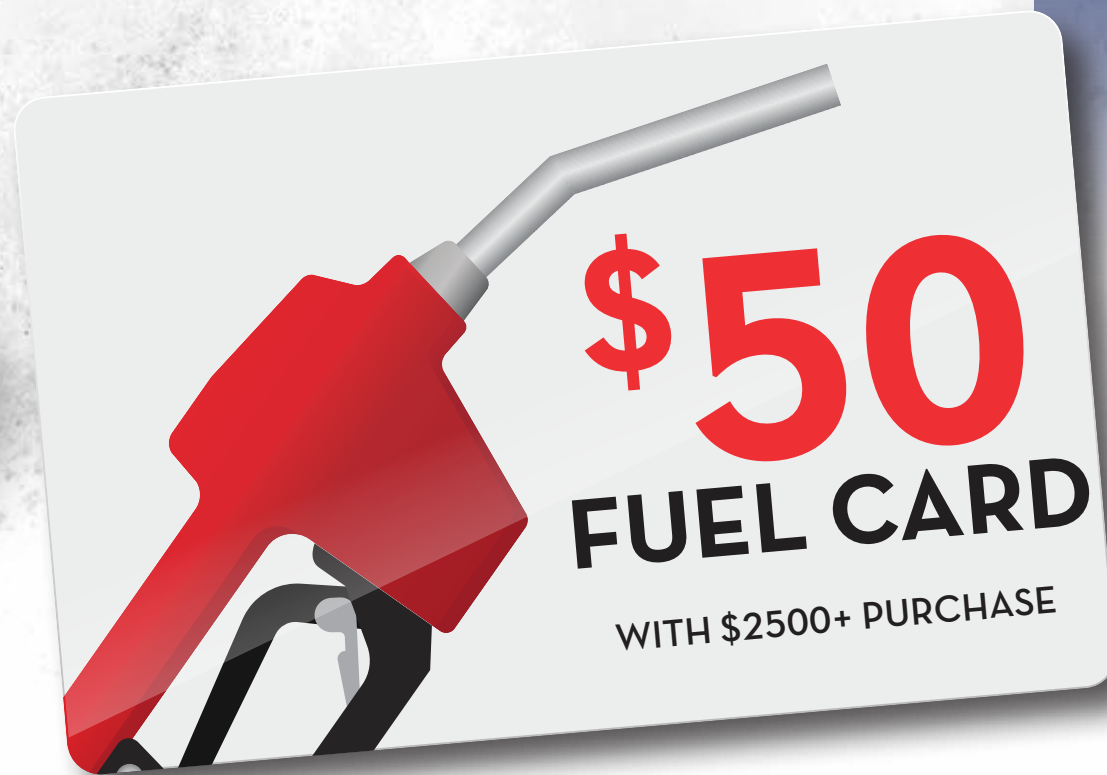

**SPECIAL
 FINANCING!**

The **best values** in Missouri!

RED WHITE AND BOM!

Sofa
Why Pay \$1299
BOM! \$379

100s
of Items In Stock
and Ready for
Immediate
Delivery or
Pick Up!

6 Pc. Dining Set
Why Pay \$2289
BOM! \$799

Set includes table, 4 chairs, and bench.

La-Z-boy
Rocker Recliner
Why Pay \$1229
BOM! \$329

La-Z-boy
Leather Rocker Recliner
Why Pay \$1899
BOM! \$549

Recliner
Why Pay \$819
BOM! \$237

Lift Recliner
Why Pay \$1929
BOM! \$699