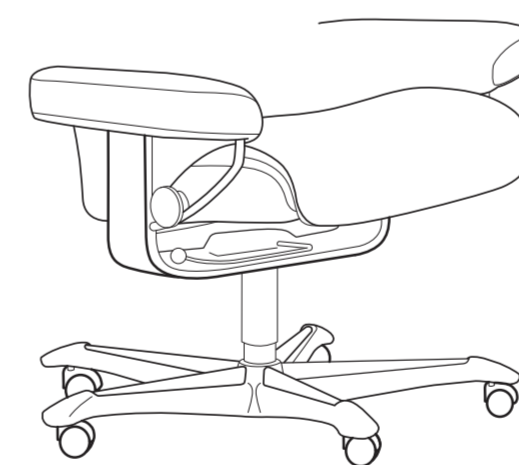

The **Classic Power™ Base** has a motorized footrest and back that you operate by lightly pushing buttons under the armrest. Available in M and L sizes only.

The **Signature Base** with BalanceAdapt™ provides a soft, gentle rocking motion. Available in S, M, and L sizes.

The rolling **Home Office Base** features 360° swivel and makes working from home extremely comfortable. Available in M size only.

LEARN MORE ►

Receive \$100 off for every \$1,000 spent on qualifying Stressless® seating!*