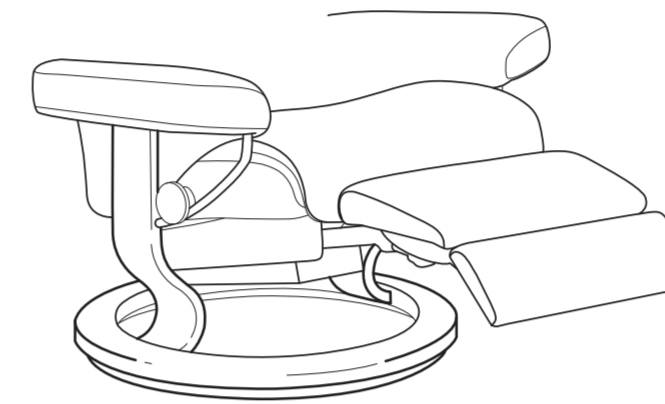

The **Classic Power™ Base** has a motorized footrest and back that you operate by lightly pushing buttons under the armrest. Available in M and L sizes only.

The **Signature Base** with BalanceAdapt™ provides a soft, gentle rocking motion. Available in S, M, and L sizes.