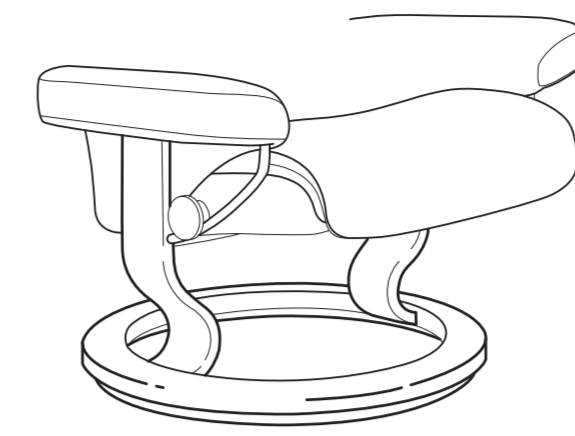

The **Classic Base** has a timeless design and offers stability. Available in S, M, and L sizes.