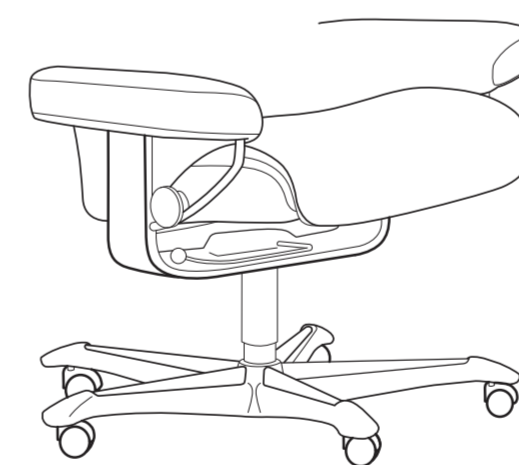

The **Classic Power™ Base** has a motorized footrest and back that you operate by lightly pushing buttons under the armrest. Available in M and L sizes only.

The **Signature Base** with BalanceAdapt™ provides a soft, gentle rocking motion. Available in S, M, and L sizes.

The rolling **Home Office Base** features 360° swivel and makes working from home extremely comfortable. Available in M size only.

LEARN MORE ►

Save \$200 on every Stressless® Seat**

INCLUDES ALL
STRESSLESS® PRODUCT
CATEGORIES