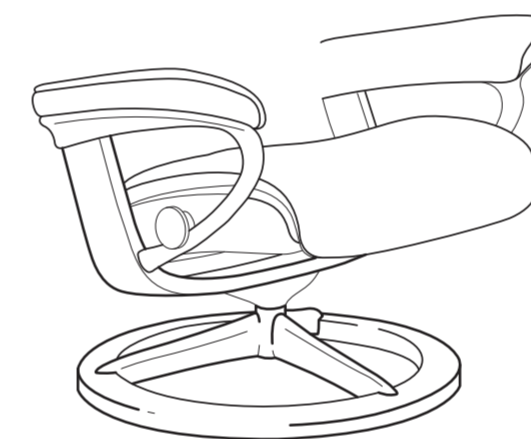

The **Classic Power™ Base** has a motorized footrest and back that you operate by lightly pushing buttons under the armrest. Available in M and L sizes only.

The **Signature Base** with BalanceAdapt™ provides a soft, gentle rocking motion. Available in S, M, and L sizes.