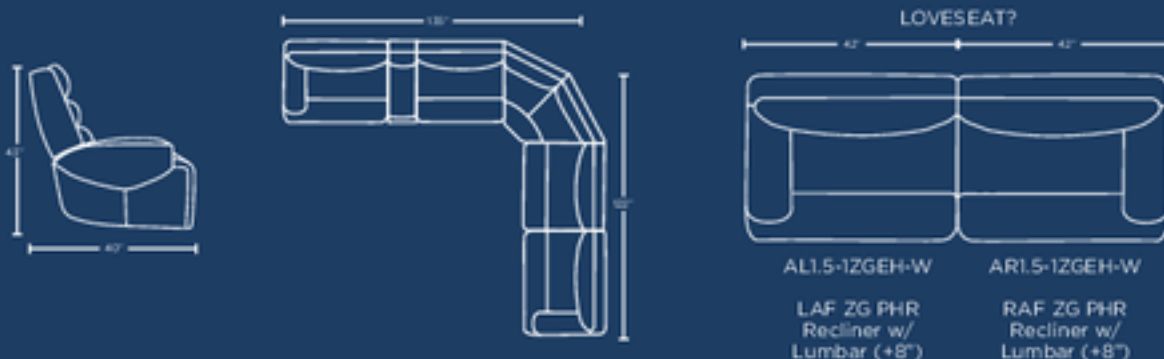

Display Color: 4519# Porto Walnut

THE MONTREAL SECTIONAL

6 PCS PHR SECTIONAL (+8") WITH 3 POWER

AL 1.5-1ZGEH-W

LAF ZG PHR
Recliner w/
Lumbar (+8")

D1.5(ZG)

Armless
Chair
(+8")

TC-BWC(ZG)

Tilt Console w/
Black Wireless
Charger

CN(ZG)

Triangle
Corner

D1.5-1ZGEH

Armless PWR
Recliner W ZG
PHR (+8")

AR1.5-1ZGEH-W

RAF ZG PHR
Recliner w/
Lumbar (+8")

THE MONTREAL RECLINER

Display Color: #4519 Porto Walnut

L1-1KS
Swivel Glider
Recliner

SHOP ONLINE