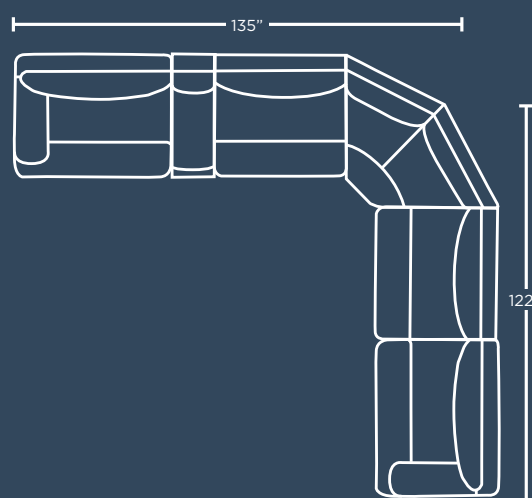

Display Color: 4519# Porto Walnut

THE MONTREAL SECTIONAL

6 PCS PHR SECTIONAL (+8") WITH 3 POWER

AL 1.5-1ZGEH-W

LAF ZG PHR
Recliner w/
Lumbar (+8")

D1.5(ZG)

Armless
Chair
(+8")

TC-BWC(ZG)

Tilt Console w/
Black Wireless
Charger

CN(ZG)

Triangle
Corner

D1.5-1ZGEH

Armless PWR
Recliner W ZG
PHR (+8")

AR1.5-1ZGEH-W

RAF ZG PHR
Recliner w/
Lumbar (+8")

AL1.5-1ZGEH-W

LAF ZG PHR
Recliner w/
Lumbar (+8")

AR1.5-1ZGEH-W

RAF ZG PHR
Recliner w/
Lumbar (+8")

THE MONTREAL RECLINER

Display Color: #4519 Porto Walnut

L1-1KS
Swivel Glider
Recliner

SHOP ONLINE