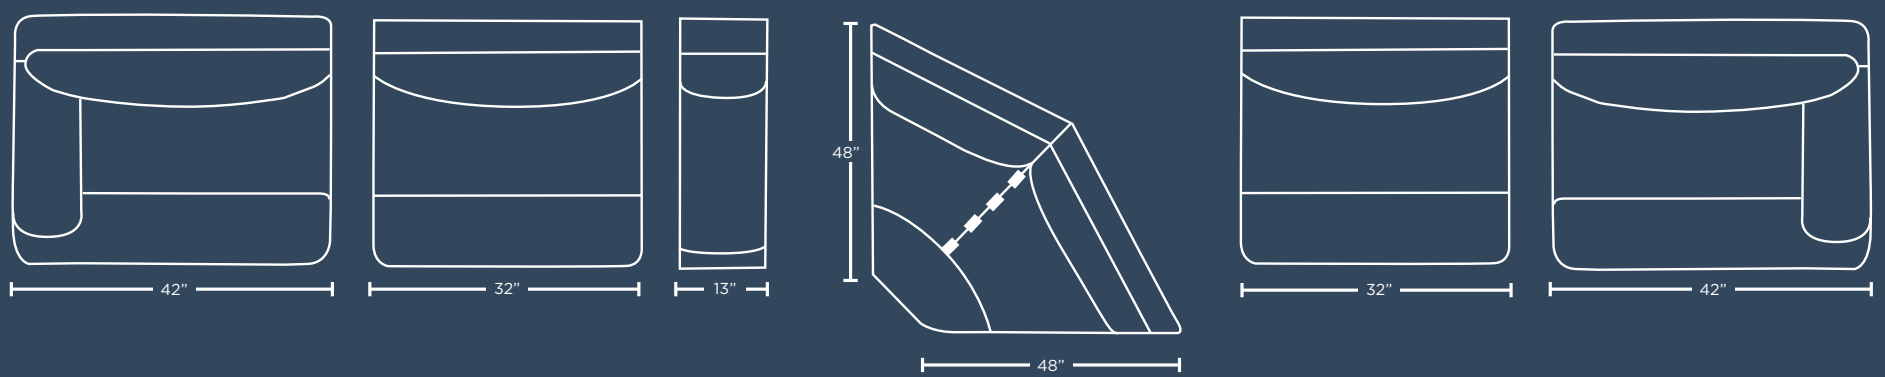

Display Color: 4519# Porto Walnut

THE MONTREAL SECTIONAL

6 PCS PHR SECTIONAL (+8") WITH 3 POWER

AL 1.5-1ZGEH-W

LAF ZG PHR
Recliner w/
Lumbar (+8")

D1.5(ZG)

Armless
Chair
(+8")

TC-BWC(ZG)

Tilt Console w/
Black Wireless
Charger

CN(ZG)

Triangle
Corner

D1.5-1ZGEH

Armless PWR
Recliner W ZG
PHR (+8")

AR1.5-1ZGEH-W

RAF ZG PHR
Recliner w/
Lumbar (+8")

AL1.5-1ZGEH-W

LAF ZG PHR
Recliner w/
Lumbar (+8")

AR1.5-1ZGEH-W

RAF ZG PHR
Recliner w/
Lumbar (+8")

THE MONTREAL RECLINER

Display Color: #4519 Porto Walnut

L1-1KS
Swivel Glider
Recliner

SHOP ONLINE