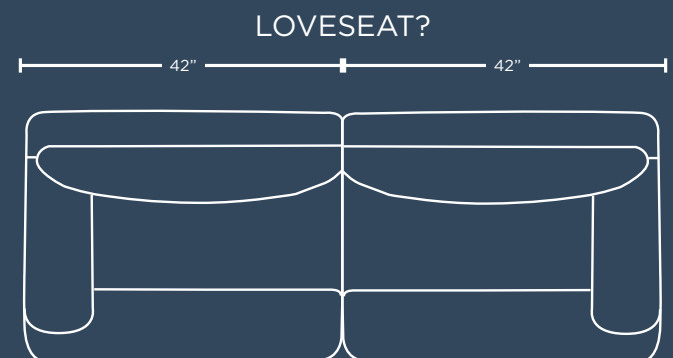

Display Color: 4519# Porto Walnut

THE MONTREAL SECTIONAL

6 PCS PHR SECTIONAL (+8") WITH 3 POWER

AL 1.5-1ZGEH-W

LAF ZG PHR
Recliner w/
Lumbar (+8")

D1.5(ZG)

Armless
Chair
(+8")

TC-BWC(ZG)

Tilt Console w/
Black Wireless
Charger

CN(ZG)

Triangle
Corner

D1.5-1ZGEH

Armless PWR
Recliner W ZG
PHR (+8")

AR1.5-1ZGEH-W

RAF ZG PHR
Recliner w/
Lumbar (+8")

AL1.5-1ZGEH-W

LAF ZG PHR
Recliner w/
Lumbar (+8")

AR1.5-1ZGEH-W

RAF ZG PHR
Recliner w/
Lumbar (+8")

THE MONTREAL RECLINER

Display Color: #4519 Porto Walnut

L1-1KS
Swivel Glider
Recliner

SHOP ONLINE