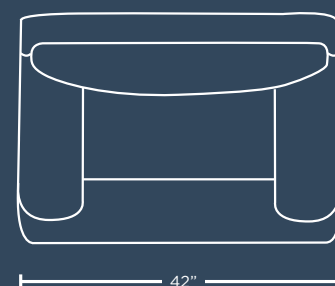

Tilt Console w/
Black Wireless
Charger

CN(ZG)

Triangle
Corner

D1.5-1ZGEH

Armless PWR
Recliner W ZG
PHR (+8")

AR1.5-1ZGEH-W

RAF ZG PHR
Recliner w/
Lumbar (+8")

AL1.5-1ZGEH-W

LAF ZG PHR
Recliner w/
Lumbar (+8")

AR1.5-1ZGEH-W

RAF ZG PHR
Recliner w/
Lumbar (+8")

THE MONTREAL RECLINER

Display Color: #4519 Porto Walnut

L1-1KS
Swivel Glider
Recliner

SHOP ONLINE