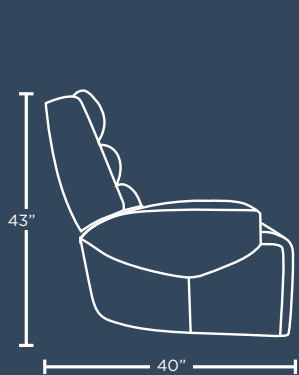

Display Color: 4519# Porto Walnut

THE MONTREAL SECTIONAL

6 PCS PHR SECTIONAL (+8") WITH 3 POWER

AL 1.5-1ZGEH-W

LAF ZG PHR
Recliner w/
Lumbar (+8")

D1.5(ZG)

Armless
Chair
(+8")

TC-BWC(ZG)

Tilt Console w/
Black Wireless
Charger

CN(ZG)

Triangle
Corner

D1.5-1ZGEH

Armless PWR
Recliner W ZG
PHR (+8")

AR1.5-1ZGEH-W

RAF ZG PHR
Recliner w/
Lumbar (+8")

AL1.5-1ZGEH-W

LAF ZG PHR
Recliner w/
Lumbar (+8")

AR1.5-1ZGEH-W

RAF ZG PHR
Recliner w/
Lumbar (+8")

THE MONTREAL RECLINER

Display Color: #4519 Porto Walnut

L1-1KS
Swivel Glider
Recliner

SHOP ONLINE