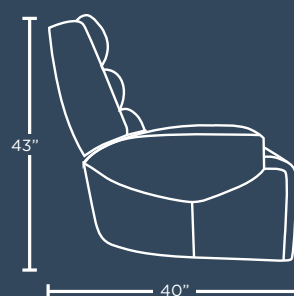

Display Color: 4519# Porto Walnut

THE MONTREAL SECTIONAL

6 PCS PHR SECTIONAL (+8") WITH 3 POWER

AL 1.5-1ZGEH-W

LAF ZG PHR
Recliner w/
Lumbar (+8")

D1.5(ZG)

Armless
Chair
(+8")

TC-BWC(ZG)

Tilt Console w/
Black Wireless
Charger

CN(ZG)

Triangle
Corner

D1.5-1ZGEH

Armless PWR
Recliner W ZG
PHR (+8")

AR1.5-1ZGEH-W

RAF ZG PHR
Recliner w/
Lumbar (+8")

AL1.5-1ZGEH-W

LAF ZG PHR
Recliner w/
Lumbar (+8")

AR1.5-1ZGEH-W

RAF ZG PHR
Recliner w/
Lumbar (+8")

THE MONTREAL RECLINER

Display Color: #4519 Porto Walnut

L1-1KS
Swivel Glider
Recliner

SHOP ONLINE